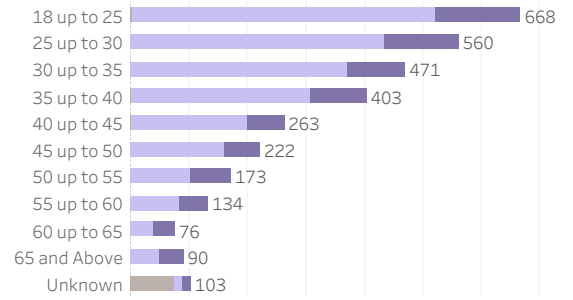

County Name
Dane

No. of Incidents **2,809**

No. of Children Included on Cases **226**

- Year
- 2018
 - 2017
 - 2016
 - 2015
 - 2014
 - 2013

Incidents by Incident Month

No. of Suspects **2,891**

Arrests by: Time of Arrest

[Read Me](#)

No. of Victims **3,163**

Suspects by Sex

Suspects by Age

Suspects by Race*

Victims by Sex

Victims by Age

Victims by Race*

*Due to inconsistent collection of race and ethnicity information, we are unable to reliably report ethnicity. As a result, we do not include a Hispanic category with race.