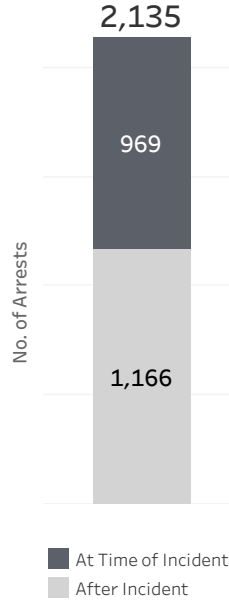

Law Enforcement Reporting: Incidents, Suspects, Arrests and Victims Included on Domestic Abuse Reports

County: **Dane**, Incident Year: **2018**

*****The dashboards are intended to be reviewed in conjunction with the definitions and data notes below the dashboards.*****

County Name
Dane

No. of Incidents **2,809**

No. of Children Included on Cases **226**

- Year
- 2018
 - 2017
 - 2016
 - 2015
 - 2014
 - 2013

Incidents by Incident Month

No. of Suspects **2,891**

Arrests by: Time of Arrest

[Read Me](#)

No. of Victims **3,163**

Suspects by Sex

Suspects by Age

Suspects by Race*

Victims by Sex

Victims by Age

Victims by Race*