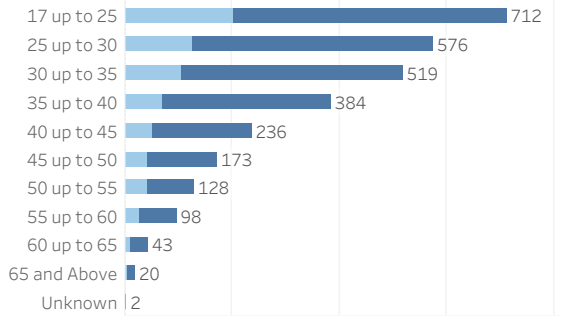

Law Enforcement Reporting: Incidents, Suspects, Arrests and Victims Included on Domestic Abuse Reports

County: **Dane**, Incident Year: **2018**

*****The dashboards are intended to be reviewed in conjunction with the definitions and data notes below the dashboards.*****

County Name
Dane

No. of Incidents **2,809**

No. of Children Included on Cases **226**

- Year
- 2018
 - 2017
 - 2016
 - 2015
 - 2014
 - 2013

Incidents by Incident Month

No. of Suspects **2,891**

Arrests by: Time of Arrest

[Read Me](#)

No. of Victims **3,163**

Suspects by Sex

Suspects by Age

Suspects by Race*

Victims by Sex

Victims by Age

Victims by Race*