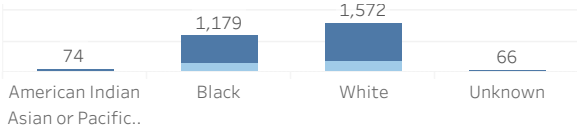

County Name
Dane

No. of Incidents **2,809**

No. of Children Included on Cases **226**

- Year
- 2018
 - 2017
 - 2016
 - 2015
 - 2014
 - 2013

Incidents by Incident Month

No. of Suspects **2,891**

Arrests by: Time of Arrest

[Read Me](#)

No. of Victims **3,163**

Suspects by Sex

Suspects by Age

Suspects by Race*

Victims by Sex

Victims by Age

Victims by Race*