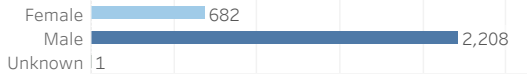

Law Enforcement Reporting: Incidents, Suspects, Arrests and Victims Included on Domestic Abuse Reports

County: **Dane**, Incident Year: **2018**

*****The dashboards are intended to be reviewed in conjunction with the definitions and data notes below the dashboards.*****

County Name
Dane

No. of Incidents **2,809**

No. of Children Included on Cases **226**

- Year
- 2018
 - 2017
 - 2016
 - 2015
 - 2014
 - 2013

Incidents by Incident Month

No. of Suspects **2,891**

Arrests by: Time of Arrest

[Read Me](#)

No. of Victims **3,163**

Suspects by Sex

Suspects by Age

Suspects by Race*

Victims by Sex

Victims by Age

Victims by Race*