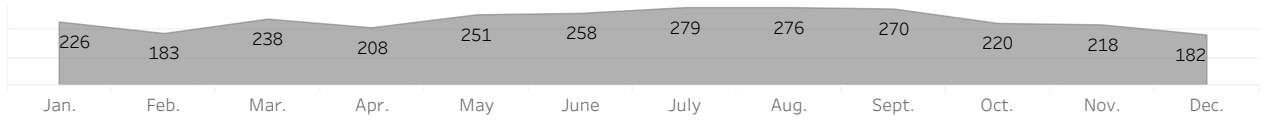

Law Enforcement Reporting: Incidents, Suspects, Arrests and Victims Included on Domestic Abuse Reports

County: **Dane**, Incident Year: **2018**

*****The dashboards are intended to be reviewed in conjunction with the definitions and data notes below the dashboards.*****

County Name
Dane

No. of Incidents **2,809**

No. of Children Included on Cases **226**

- Year
- 2018
 - 2017
 - 2016
 - 2015
 - 2014
 - 2013

Incidents by Incident Month

No. of Suspects **2,891**

Arrests by: Time of Arrest

[Read Me](#)

No. of Victims **3,163**

Suspects by Sex

Suspects by Age

Suspects by Race*

Victims by Sex

Victims by Age

Victims by Race*