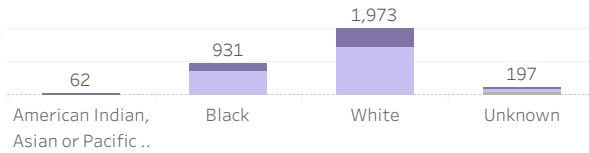

County Name
Dane

No. of Incidents **2,809**

No. of Children Included on Cases **226**

- Year
- 2018
 - 2017
 - 2016
 - 2015
 - 2014
 - 2013

Incidents by Incident Month

No. of Suspects **2,891**

Arrests by: Time of Arrest

[Read Me](#)

No. of Victims **3,163**

Suspects by Sex

Suspects by Age

Suspects by Race*

Victims by Sex

Victims by Age

Victims by Race*

*Due to inconsistent collection of race and ethnicity information, we are unable to reliably report ethnicity. As a result, we do not include a Hispanic category with race.